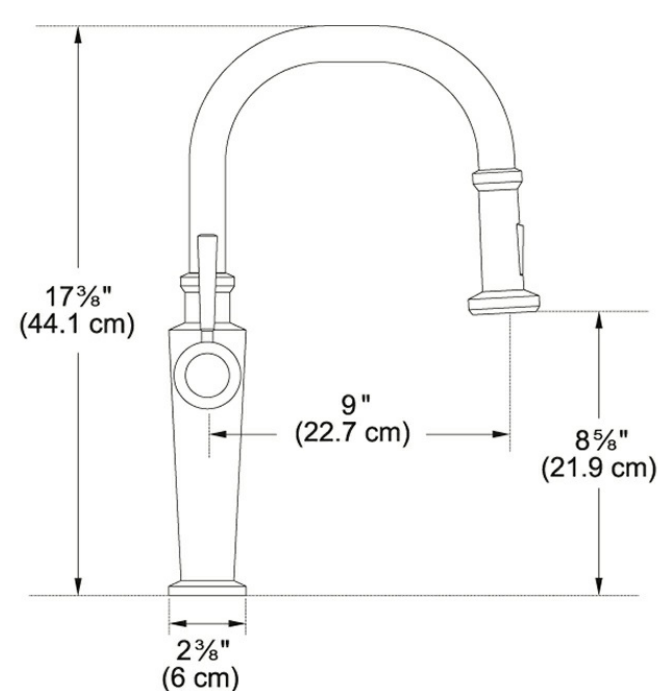

Technical Drawing

Article Numbers

FUN#	115.0619.319